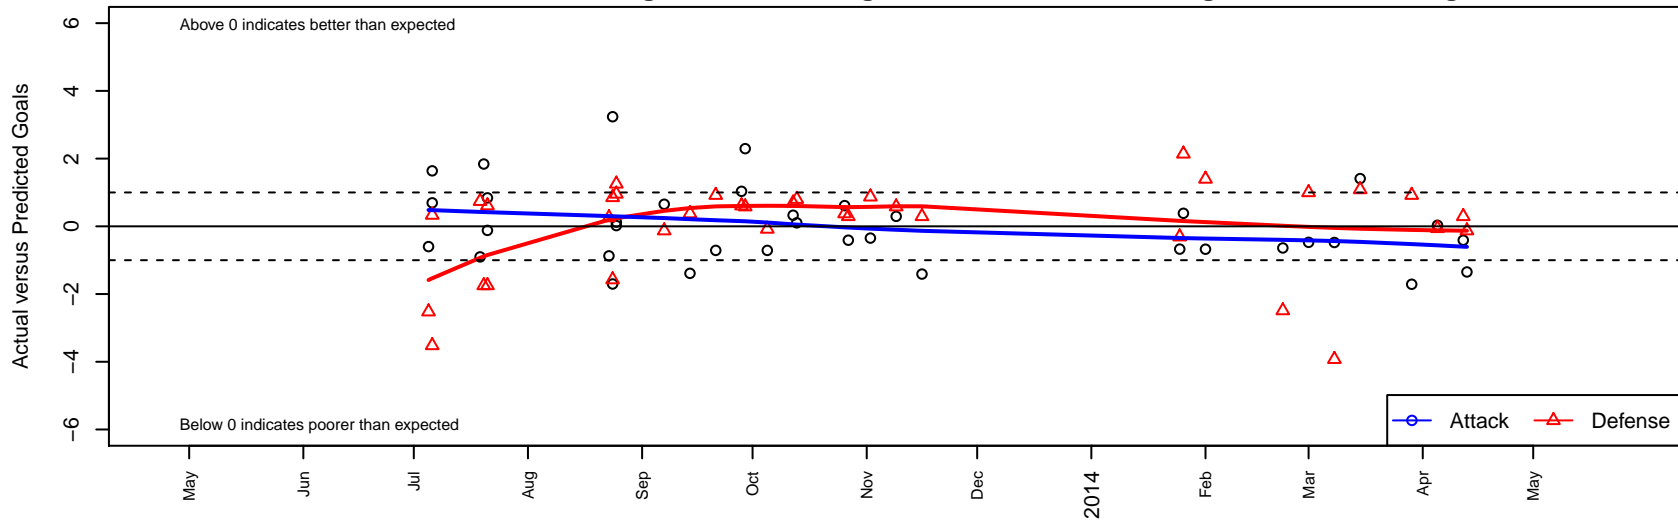

Blackhills FC Black G00

Blackhills FC
 Olympia, WA
 G00 total strength=782
 attack=0.81 defense=1.08
 fall league = RCL G00 Div 4, Spr RCL G00 Div 4
 alt names used:
 Blackhills FC G 00 Black A
 Blackhills FC [G00]
 Blackhills FC G00 Black
 Blackhills FC Black [G00]

Venues played:
 Sounders FC Cup GU13
 KITG GU13 Green
 Xtreme Cup GU13
 RCL G00 Div 4
 Spr RCL G00 Div 3
 Challenge Cup G00 Division 2 – Challenge 2

Blackhills FC Black G00
 Dots are actual minus expected GF (blue circles) and GA (red triangles).
 Blue line is smoothed change in attack strength. Red is smoothed change in defense strength.